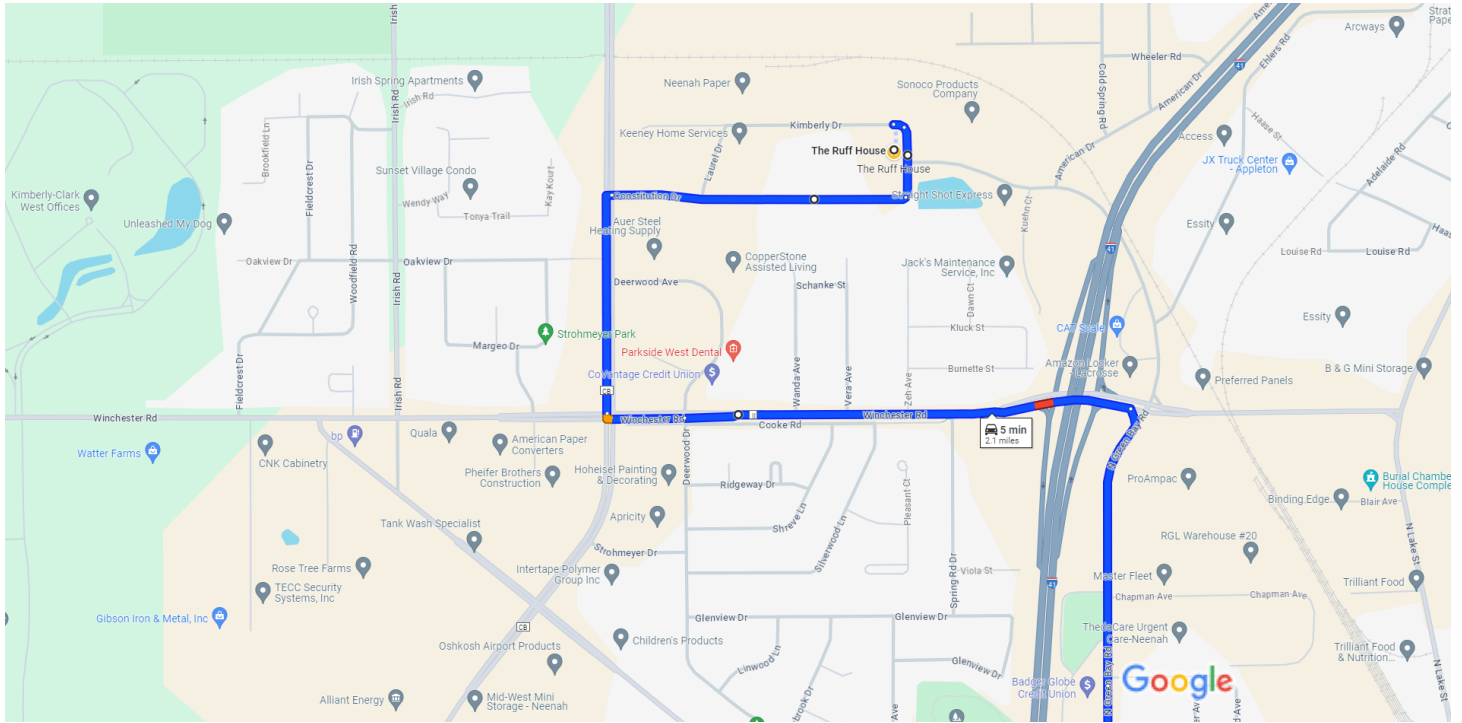

I-41 northbound entrance ramp closure detour route

I-41 southbound exit ramp closure detour route

**I-41 southbound exit ramp to County II**  
 CLOSED for 14 days in May 2024  
 CLOSED for 7 days in September 2024

The Ruff House, 900 Declaration Dr, Neenah, WI 54956 to N Green Bay & North, Neenah, WI 54956 Drive 2.1 miles, 5 min

Map data ©2024 500 ft

 via Winchester Rd **5 min**  
5 min without traffic **2.1 miles**

# Roland Kampo Memorial Bridge, US-10, Neenah, WI 54956 to The Ruff House, 900 Declaration Dr, Neenah, WI 54956

Drive 5.3 miles, 10 min

Map data ©2024 Google 1000 ft

 **via US-10 W** 10 min  
 10 min without traffic 5.3 miles

## Explore nearby The Ruff House

Restaurants Hotels Gas stations Parking Lots More