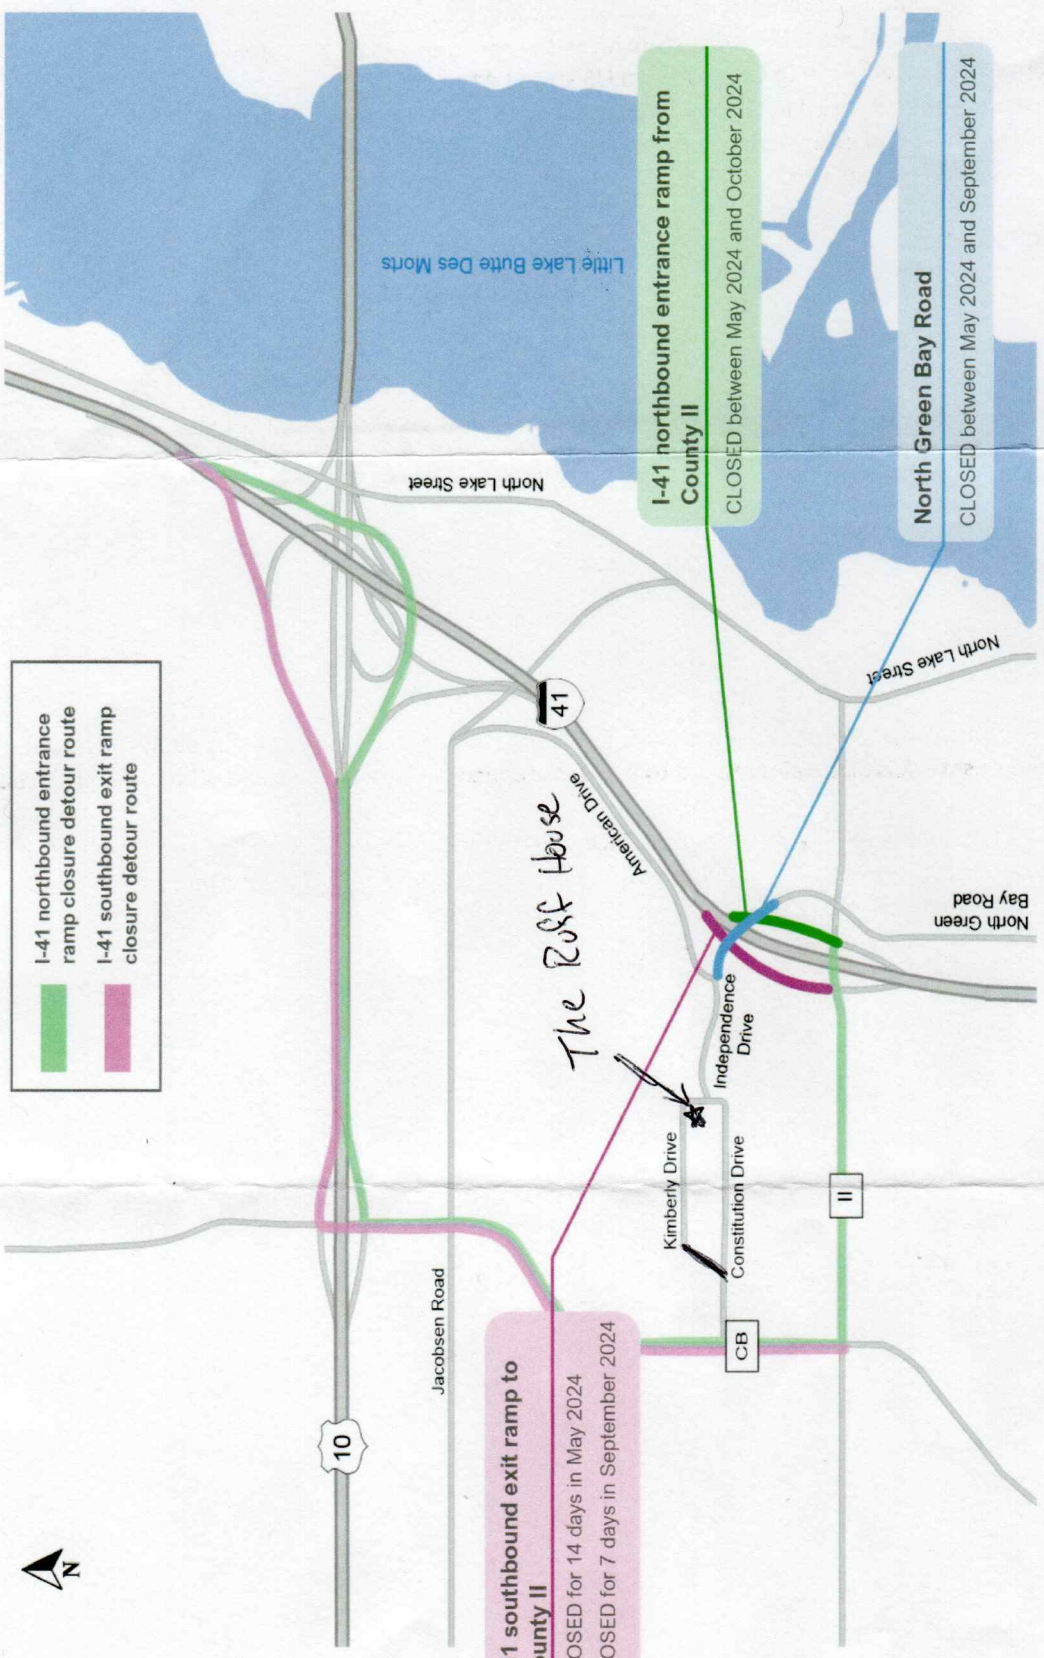

I-41 northbound entrance ramp closure detour route

I-41 southbound exit ramp closure detour route

**I-41 southbound exit ramp to County II**  
 CLOSED for 14 days in May 2024  
 CLOSED for 7 days in September 2024

**I-41 northbound entrance ramp from County II**  
 CLOSED between May 2024 and October 2024

**North Green Bay Road**  
 CLOSED between May 2024 and September 2024

**County II Interchange and Green Bay Road Closures (2024)**  
 I-41 Project

The Ruff House, 900 Declaration Dr, Neenah, WI 54956 to N Green Bay & North, Neenah, WI 54956 Drive 2.1 miles, 5 min

Map data ©2024 500 ft

 via Winchester Rd **5 min**  
5 min without traffic **2.1 miles**

# Roland Kampo Memorial Bridge, US-10, Neenah, WI 54956 to The Ruff House, 900 Declaration Dr, Neenah, WI 54956

Drive 5.3 miles, 10 min

Map data ©2024 Google 1000 ft

 **via US-10 W** 10 min  
 10 min without traffic 5.3 miles