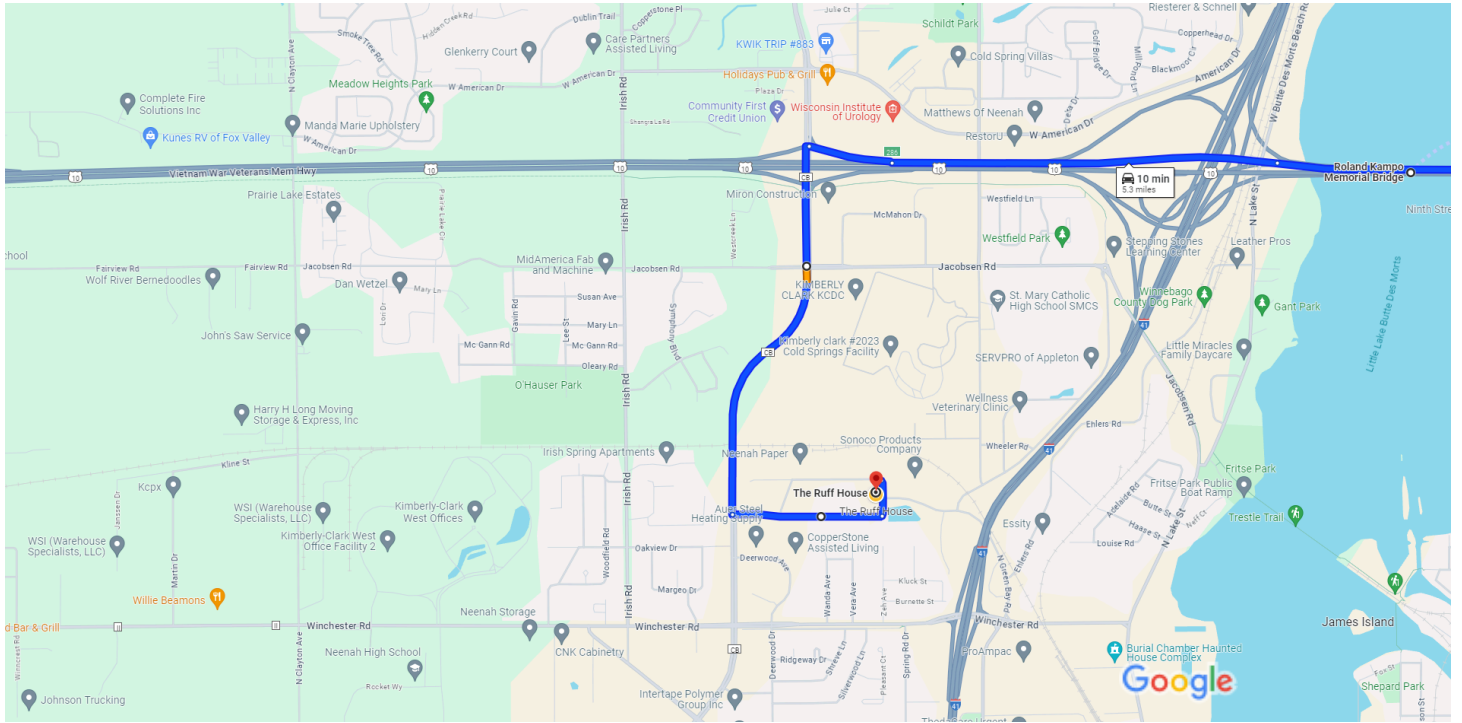

The Ruff House, 900 Declaration Dr, Neenah, WI 54956 to N Green Bay & North, Neenah, WI 54956 Drive 2.1 miles, 5 min

Map data ©2024 500 ft

 via Winchester Rd **5 min**  
5 min without traffic **2.1 miles**

### Explore N Green Bay & North

Restaurants Hotels Gas stations Parking Lots More

# Roland Kampo Memorial Bridge, US-10, Neenah, WI 54956 to The Ruff House, 900 Declaration Dr, Neenah, WI 54956

Drive 5.3 miles, 10 min

Map data ©2024 Google 1000 ft

 **via US-10 W** 10 min  
 10 min without traffic 5.3 miles

## Explore nearby The Ruff House

Restaurants Hotels Gas stations Parking Lots More